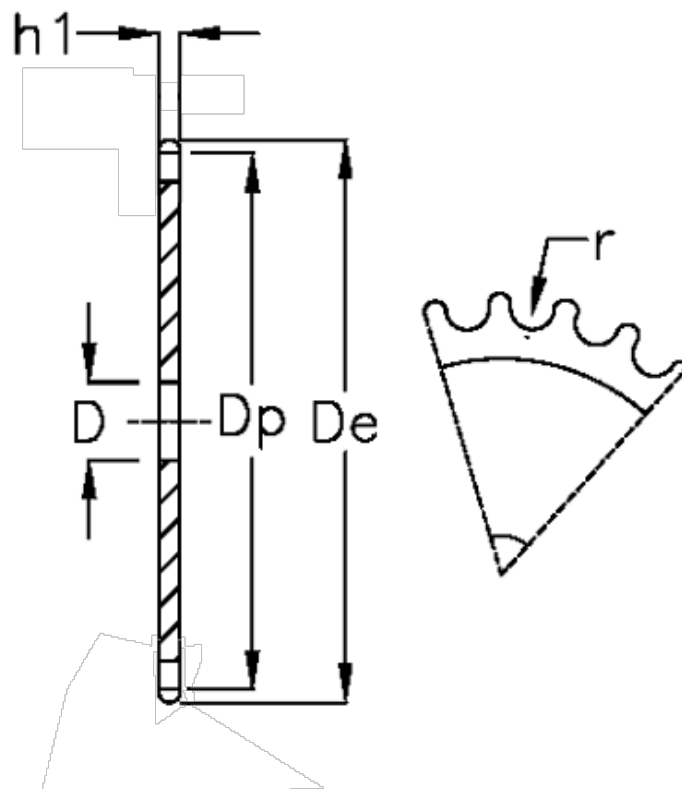

Article number: 616021006057

Description: Plate wheel 10 B-1 Z=57 simplex

## Measures

C	= 2
D	= 25
De	= 296
Dp	= 288.18
For chain size	= 5/8 x 3/8
For chain type	= 10 B-1
h1	= 9.1
Number of teeth	= 57

r = 10.16